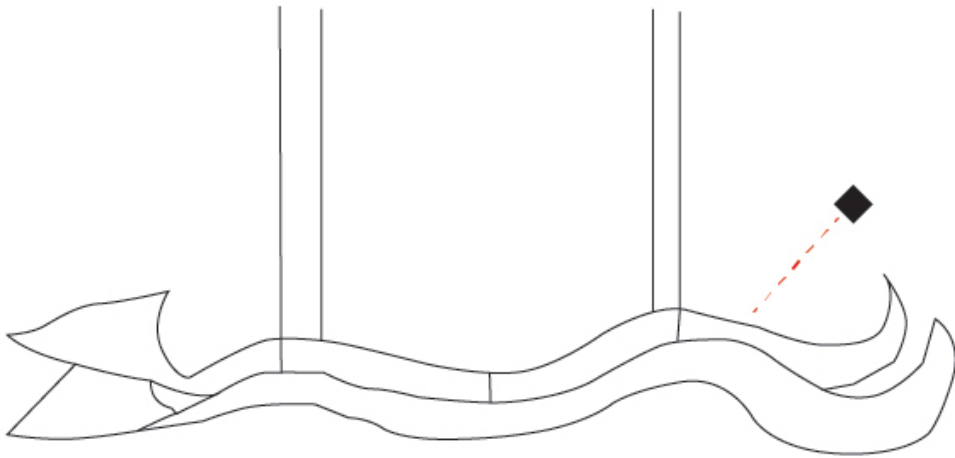

TEMPO PERSO SUSPENSION

D131526-

PROJECT

TYPE

SPECIFIER

QUANTITY

DATE

D