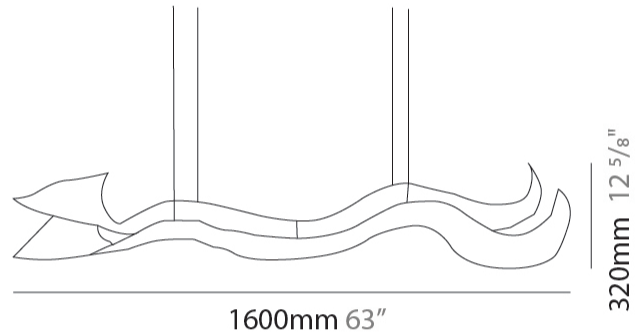

GENERAL

Series: Tempo Perso
Brand: Knikerboker
Division: Design
Mounting Type: Suspension
Mounting Location: Ceiling
Subcategory: Pendant

PHYSICAL

Shape: Abstract
Length (mm): 1600
Length (in): 63
Height (mm): 320
Height (in): 12 5/8
Extension (mm): 2000
Extension (in): 78 3/4
Light Distribution: Direct
Fixture Finish: EWH / EBK / MAN / COF / PRD / SLF / GLF / CLF / BRL / EWS / EWG / EWC / EWR / EBS / EBG / EBC / EBC / EBB / MAS / MAD / MAC / MAB / COS / CGO / CCL / CBL / PRS / PRG / PRC / PRB
Fixture Material: Aluminum
Cable Details: 4 Steel Cables 2000mm / 78 3/4" - Silicon Cable 2000mm / 78 3/4"

LED

Number of LEDs: 4
Color Temperature (°K): 3000
Max. Delivered Lumen (lm): 4400
CRI: >85 CRI
Lamp Life (hrs): 50000

OPTICAL

RATINGS AND CERTIFICATIONS

Certified By: CSA Certified to UL and CSA Standards
IP rating: IP20

GENERAL

Series: Tempo Perso
 Brand: Knikerboker
 Division: Design
 Mounting Type: Suspension
 Mounting Location: Ceiling
 Subcategory: Pendant

PHYSICAL

Shape: Abstract
 Length (mm): 1600
 Length (in): 63
 Height (mm): 320
 Height (in): 12 5/8
 Light Distribution: Direct
 Fixture Finish: EWH / EBK / MAN / COF / PRD / SLF / GLF / CLF / BRL / EWS / EWG / EWC / EWR / EBS / EBG / EBC / EBC / EBB / MAS / MAD / MAC / MAB / COS / CGO / CCL / CBL / PRS / PRG / PRC / PRB
 Fixture Material: Aluminum
 Cable Details: 4 Steel Cables 2000mm / 78 3/4" - Silicon Cable 2000mm / 78 3/4"